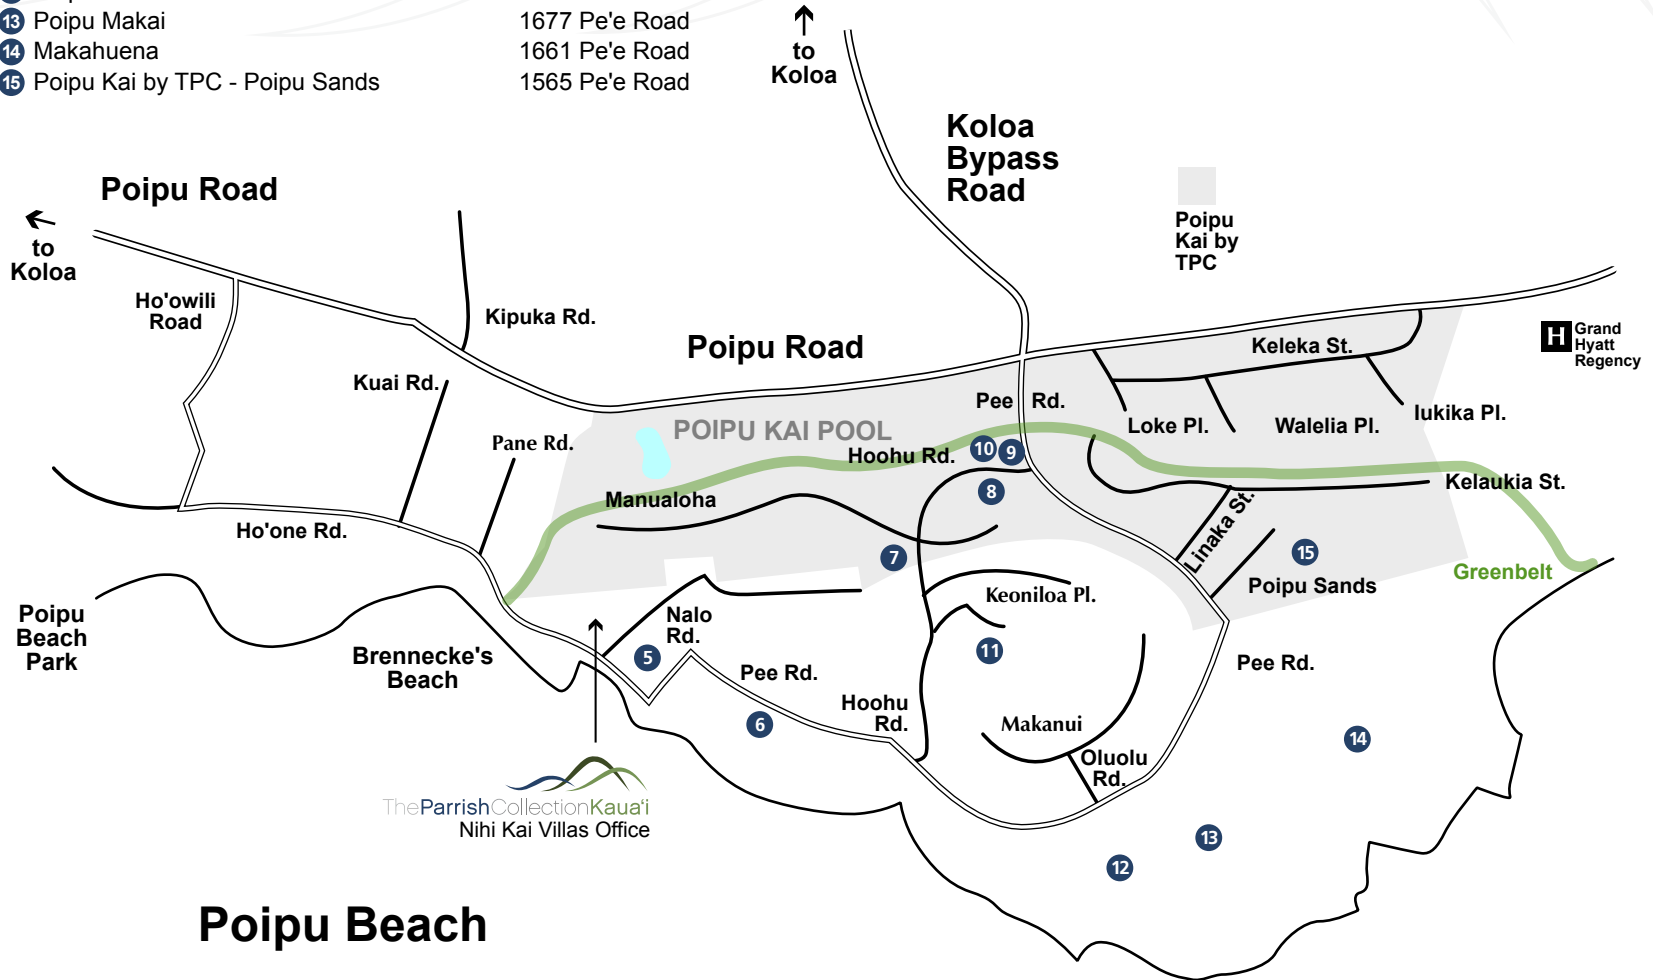

The **Parrish** Collection **Kauai**
Island Vacation Homes

Quality. Diversity. Service.

- | | |
|--|------------------|
| 5 Nihi Kai Villas | 1870 Ho'one Road |
| 6 Poipu Surf at Brennecke Beach | 1831 Pe'e Road |
| 7 Poipu Kai by TPC - Manualoha | 2371 Ho'ohu Road |
| 8 Poipu Kai by TPC - Makanui | 2370 Ho'ohu Road |
| 9 Cottages at Poipu Kai | 2391 Ho'ohu Road |
| 10 Poipu Kai by TPC - Regency at Poipu Kai | 2387 Ho'ohu Road |
| 11 Poipu Crater Resort | 2330 Ho'ohu Road |
| 12 Poipu Palms | 1697 Pe'e Road |
| 13 Poipu Makai | 1677 Pe'e Road |
| 14 Makahuena | 1661 Pe'e Road |
| 15 Poipu Kai by TPC - Poipu Sands | 1565 Pe'e Road |

Beach Proximity Scale (feet)

The Parrish Collection Kauai
Nihi Kai Villas Office

Poipu Beach